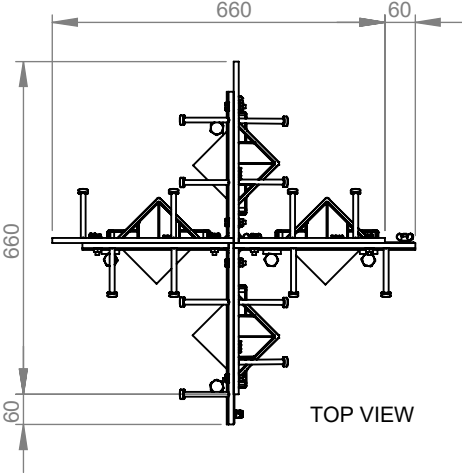

ALPHA 4WAY

TOP VIEW

FRONT VIEW

ISO VIEW

ALPHA T SECTION

TOP VIEW

FRONT VIEW

ISO VIEW

ALPHA DOCK

TOP VIEW

FRONT VIEW

ISO VIEW

Note  
All dimension in mm